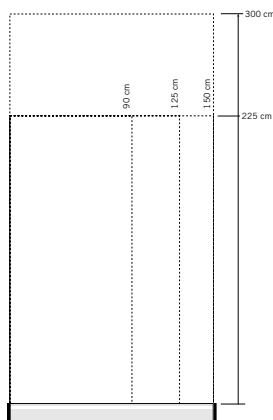

# Rollit - platform-mounted single-sided cassette

The flexible display system for rolled banners. Rollit platform-mounted single-sided cassette with a telescopic middle section that be extended from 95 to 225 cm and up to 300 cm with an adapter. The cassette system is flexible and consists of interchangeable cassettes that can be combined or interchanged with any other cassettes in the range. Add a doubling fixture and a cassette to make a double-sided Rollit.

Standard widths are 90, 125, and 150 cm. Comes in a protective woven carrying bag.

**Part no.**

- 80111      90 cm
- 80113      125 cm
- 80115      150 cm

Part no. 80113

**Accessories:**

- |             |                                |            |               |  |
|-------------|--------------------------------|------------|---------------|--|
| [ 1 ] 80260 | Cassette with top bar          | 90 cm      | [ 4 ] 80150   | Single halogen spotlight                           |
| [ 1 ] 80261 | –                              | 125 cm     | [ 4 ] 80151   | Double halogen spotlight                           |
| [ 1 ] 80262 | –                              | 150 cm     | [ 5 ] 80152   | Brochure pouch set for A4 size, single, with stand |
| [ 2 ] 80141 | Protective woven carrying bag, | 90 cm      | [ 5 ] 80153   | – double –   |
| [ 2 ] 80142 | –                              | 125-150 cm | [ 6 ] 11011-2 | Adapter for 300 cm                                 |
| [ 3 ] 80156 | Doubling fixture               |            |               |  |